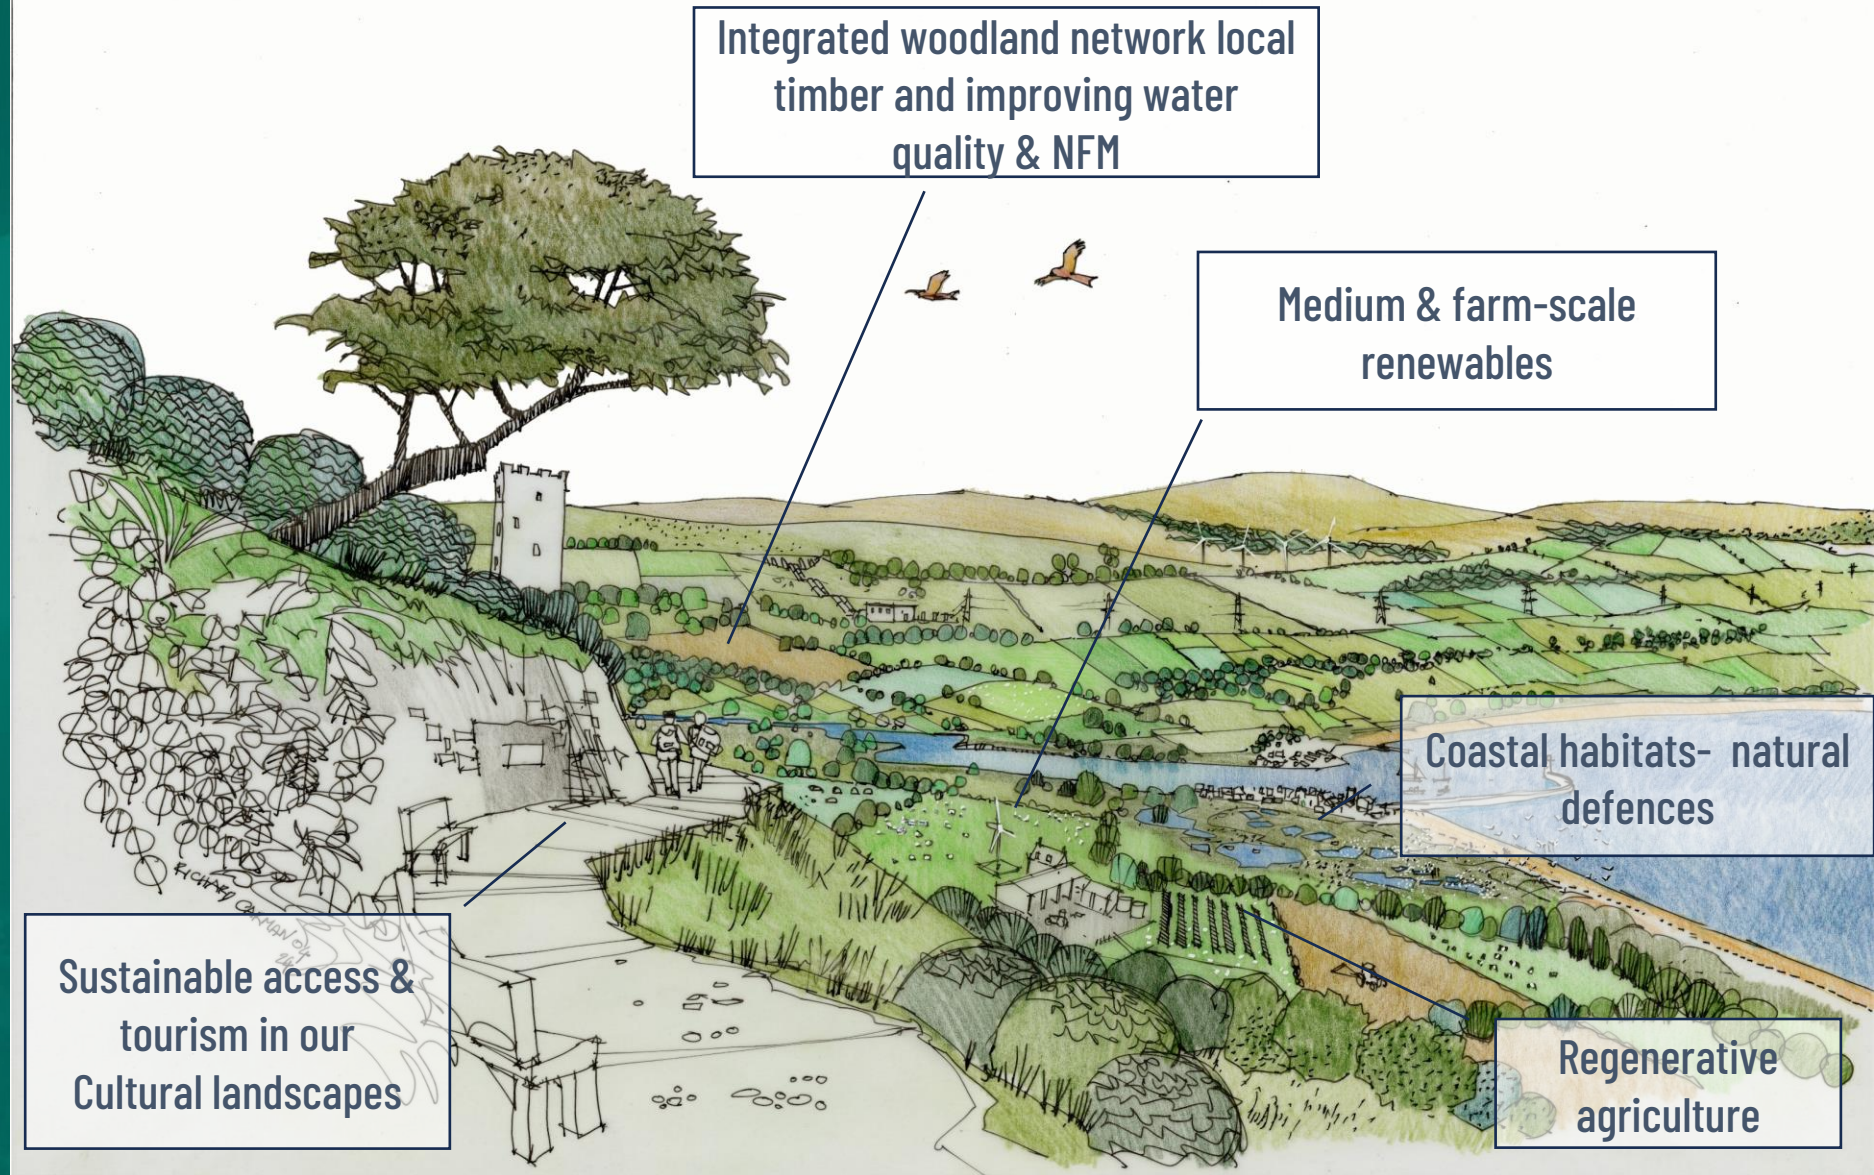

Realising
the
RLUF
Vision:

Nature positive,
climate resilient
landscapes
providing multiple
benefits

Lowlands

Integrated woodland network local
timber and improving water
quality & NFM

Medium & farm-scale
renewables

Coastal habitats- natural
defences

Sustainable access &
tourism in our
Cultural landscapes

Regenerative
agriculture